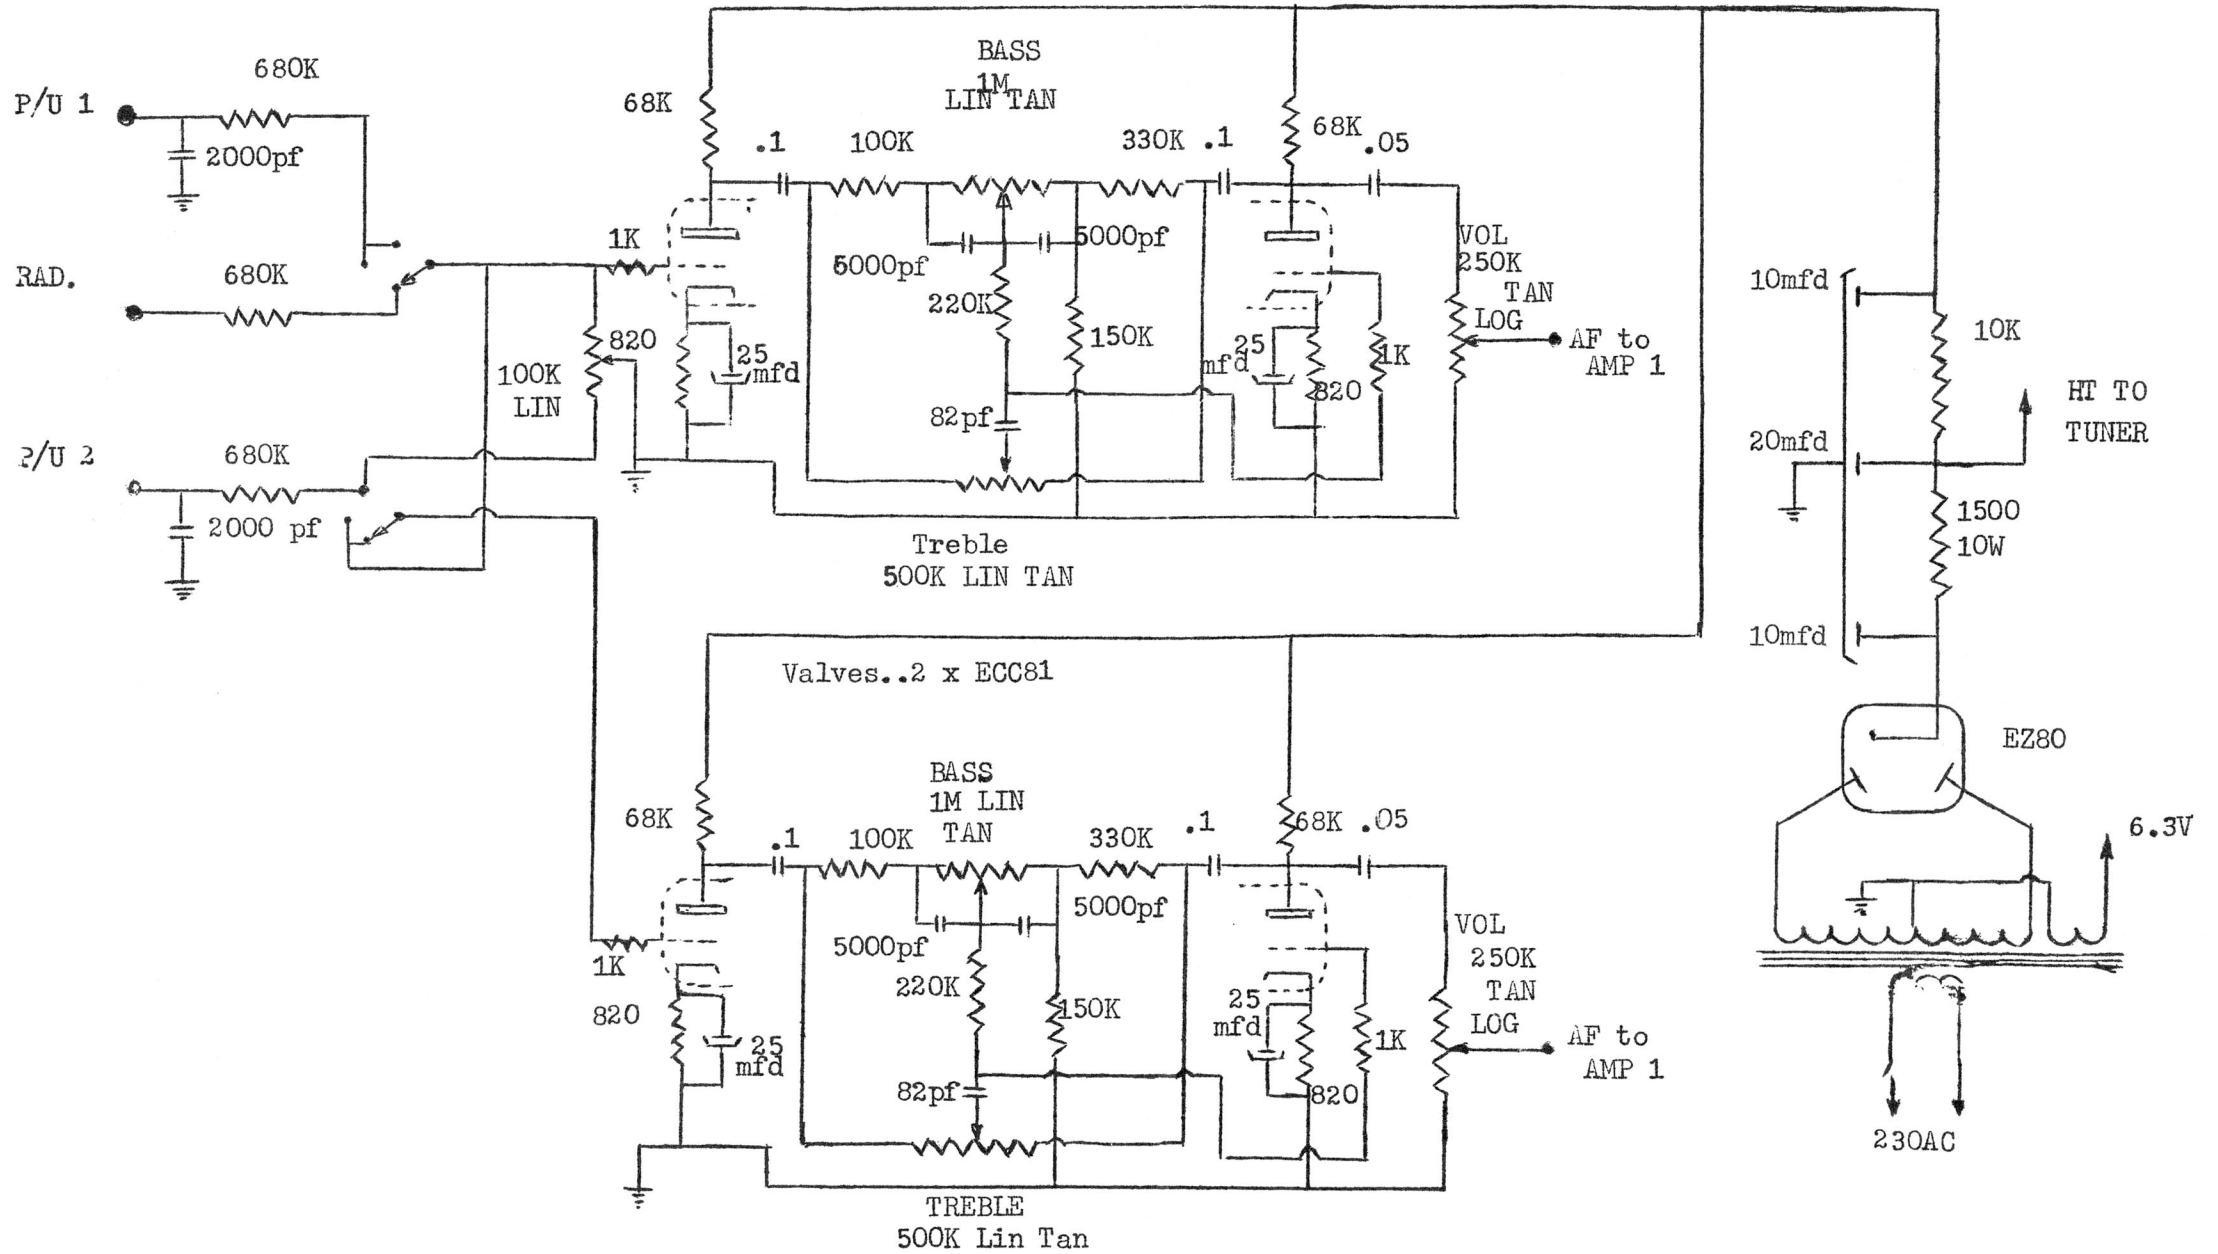

CONTROL UNIT AND TUNER POWER SUPPLY FOR AMBASSADOR - REGAL

BELL RADIO-TELEVISION CORPORATION LIMITED

DRAWN G. RUST

DATE 17th. Dec. 58.