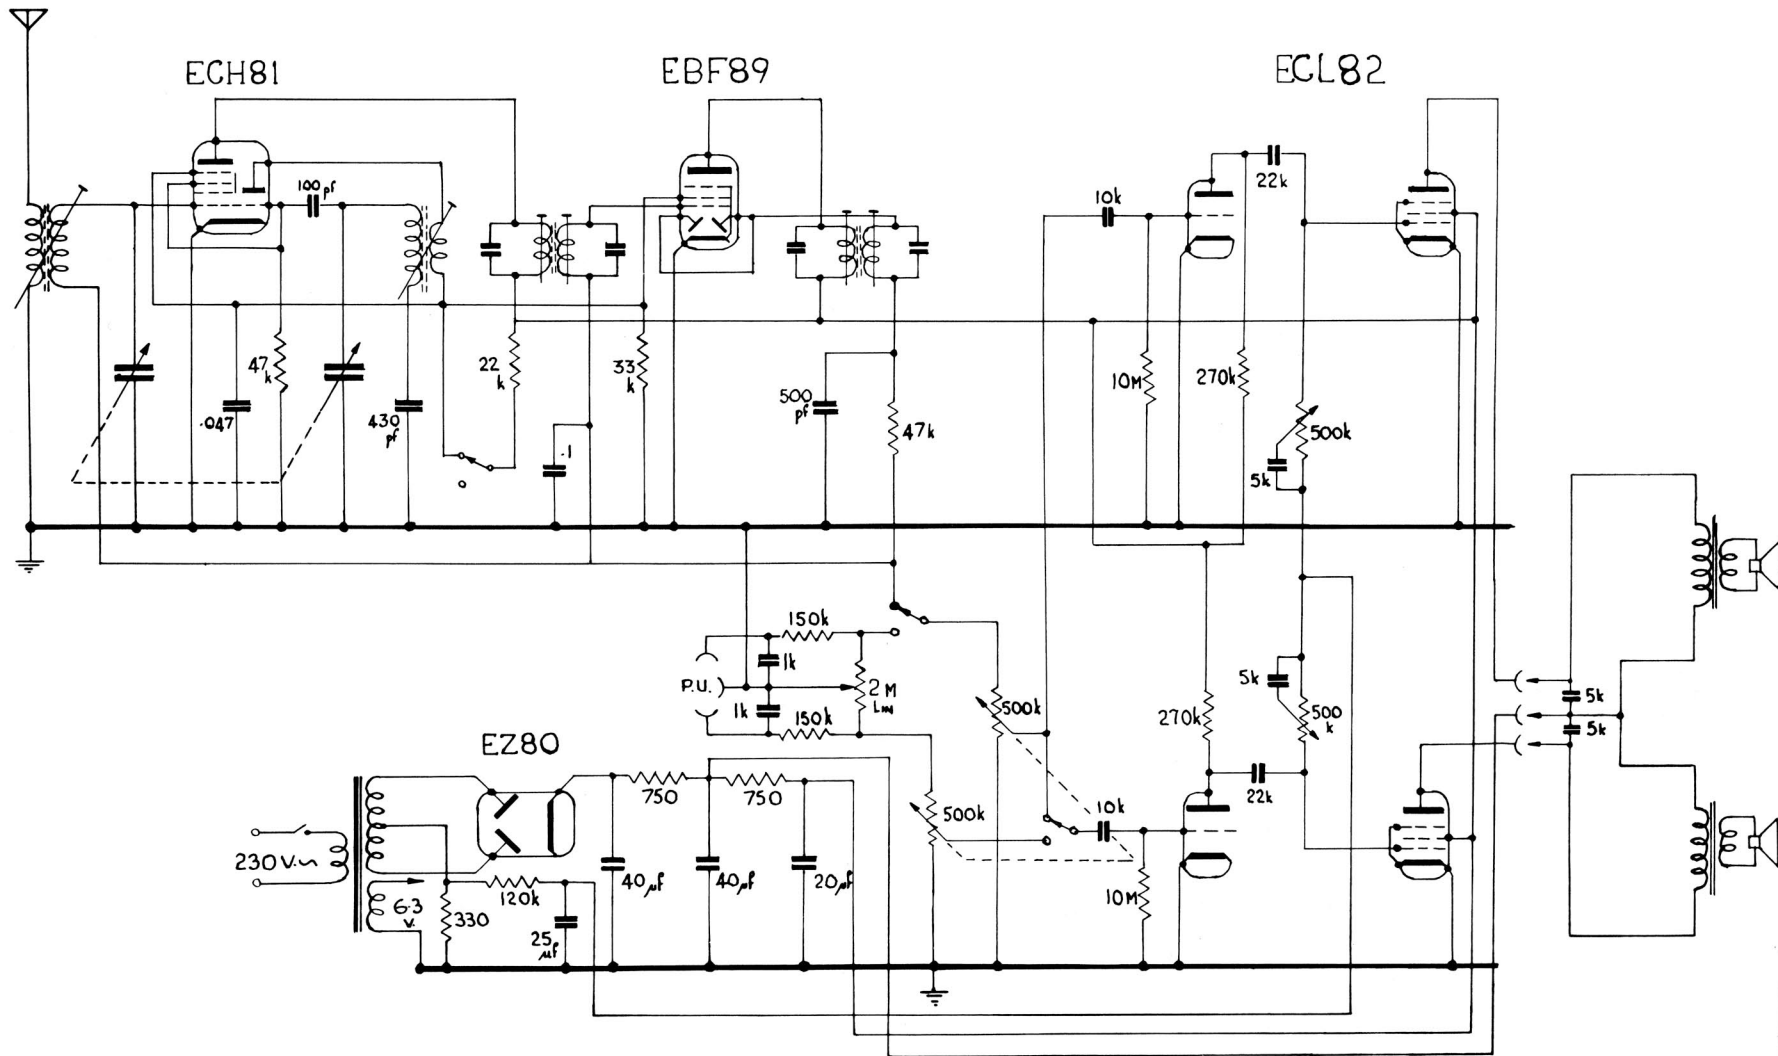

◀ BELL ▶ ECONOMY ▶

IF FREQ.	DESIGN: B. JUERGENS
4.62 Kcs: A03001 TO	DRAWN: GRUST
4.55 Kcs: A04701 ON.	CHKD: B. JUERGENS
	DATE: 16:3:60
BELL RADIO AND TELEVISION CORP. LTD.	