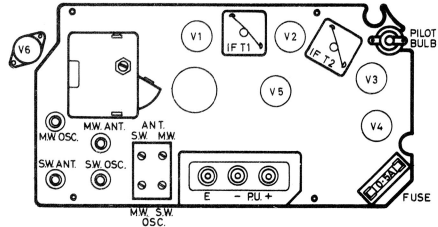

# General

MODEL 6 MA 308

IF : 455 KC/S

230 V. — 25 W.

MANUFACTURED BY BELL RADIO TELEVISION CORPN. LTD.