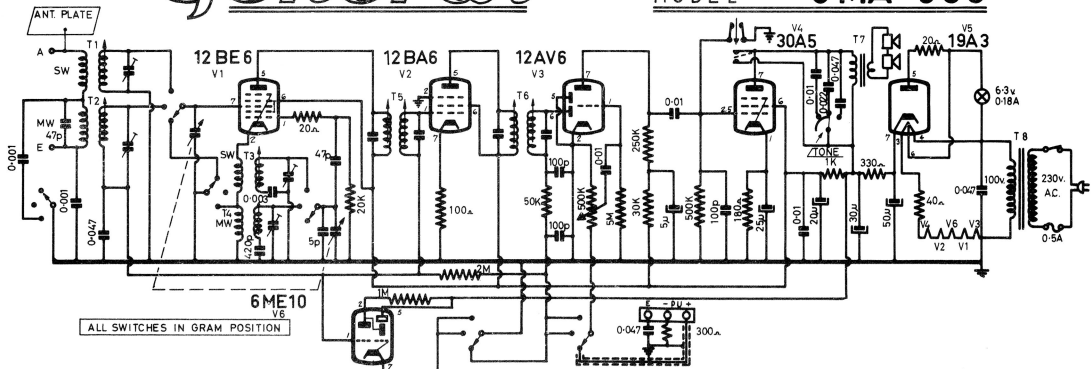

# General

MODEL 6 MA 308

IF : 455 KC/S

230 V. — 25 W.

MANUFACTURED BY BELL RADIO TELEVISION CORPN. LTD.